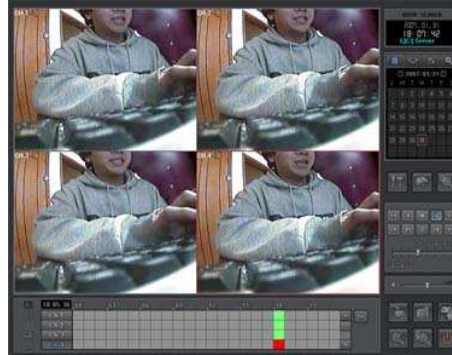

DVR-USB4

MATCO, INC.

DVR-USB4 makes your computer into high performance PC based DVR.

Features

1. Live / Recording
   - Compression
   - Compatible OS
   - Remote access
   - Network
   - PTZ control
   - Power supply
2. **30fps, 25fps for 4 channels @ 320 x 240**
   - **Mpeg4**
   - **WINDOWS 2000, XP**
   - **Remote client s/w, IE browser (available soon)**
   - **TCP / IP, ISDN, PSTN, ADSL, VDSL**
   - **RS-485**
   - **No need**

search

PC System Requirements

CPU	Pentium-IV 1.0GHz or higher Best performance at Pentium-IV 1.8GHz or higher
MEMORY	128MB or higher Best performance at 256MB or higher
Graphic card	Memory 64Mbyte or higher Best performance at 128Mbyte or higher ATI RADEON 70XX series or nVidia GeForce 5200 or higher
Hard disk	40GB or higher

Specifications

Video	4ch RCA
Audio	1ch RCA through PC
Display & Recording	30fps, 25fps totally @ 320 x 240 1ch & 4ch mode Motion, event, schedule recording mode
Compression	Mpeg4